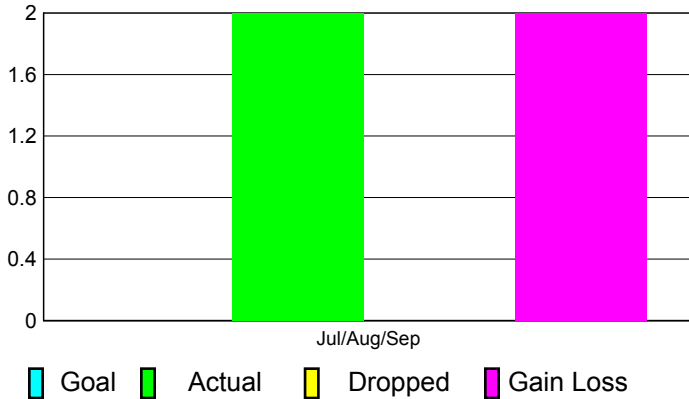

## CLUBS

**Club Results**  
2011-2012

**Clubs**  
2010-2011

Month	New Club Goal	Actual New Clubs	Actual Dropped Clubs	Gain/Loss of Clubs	Gain/Loss of Clubs
Jul/Aug/Sep		2	0	2	1
<b>Totals</b>		<b>2</b>	<b>0</b>	<b>2</b>	<b>1</b>

### Club Results 2011-2012

Goal, New, Dropped, Gain/Loss

### Comparison of Club Gain/Loss

Current Year Compared to the Previous Year