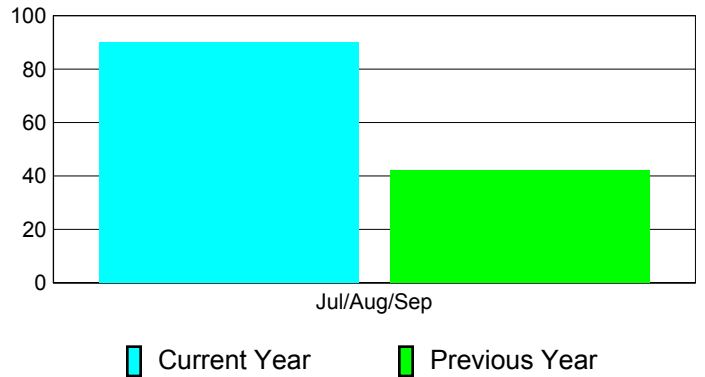

Gender Comparison 2011-2012

Jul/Aug/Sep

Male Female