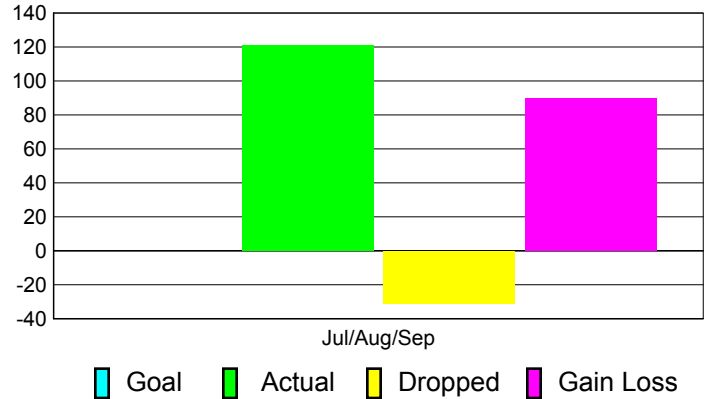

### YTD Status Quo Clubs 2011-2012

Status Quo Clubs Compared to Status Quo Members

## MEMBERSHIP

**Membership Results**  
2011-2012

**Membership**  
2010-2011

Month	Net Memb Goal	Actual New Memb	Actual Dropped Memb	Gain/Loss of Memb	Gain/Loss of Memb
Jul/Aug/Sep		121	-31	90	42
<b>Totals</b>		<b>121</b>	<b>-31</b>	<b>90</b>	<b>42</b>

### Membership Results 2011-2012

Goal, New, Dropped, Gain/Loss

### Comparison of Membership Gain/Loss

Current Year Compared to the Previous Year