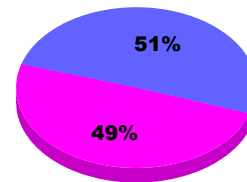

Jul/Aug/Sep

Male Female